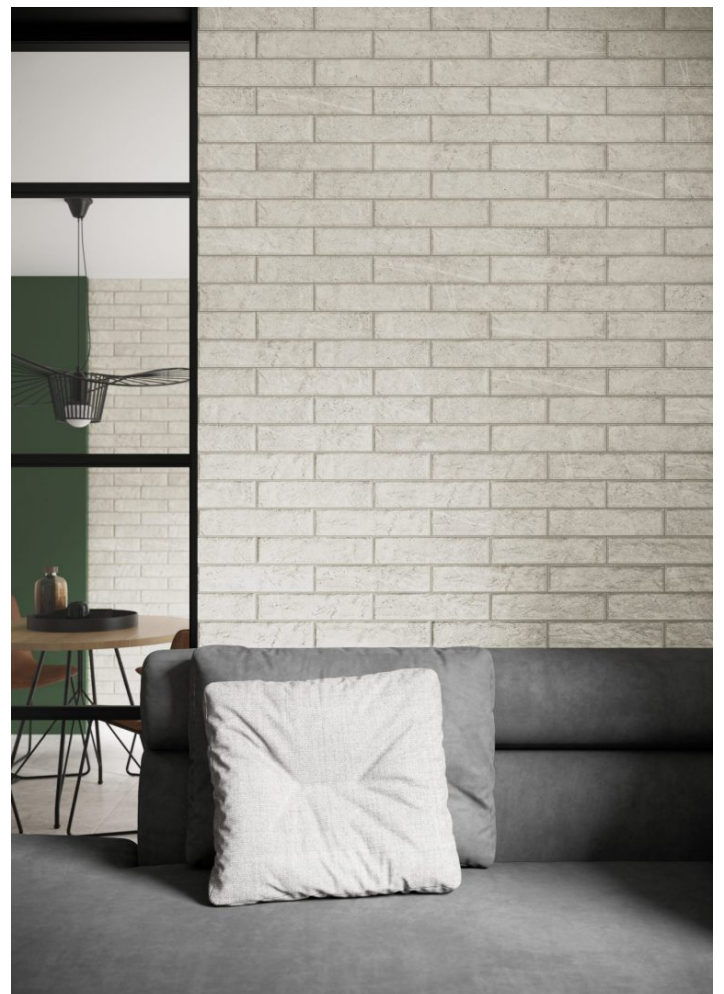

Cerros ▾

Bianco

7,4x30cm

Specification ▾

Product No. (EAN) **5902510809089**

Size **7,4x30cm**

Tile thickness **0.9 cm**

Technology **Clinker**

Type of product **Wall tiles**

Application **Bathroom, Kitchen, Living room,
Elevation, Terrace and balcony**

Surface **Textured**

Type of surface **Matt**

Ambients ▾